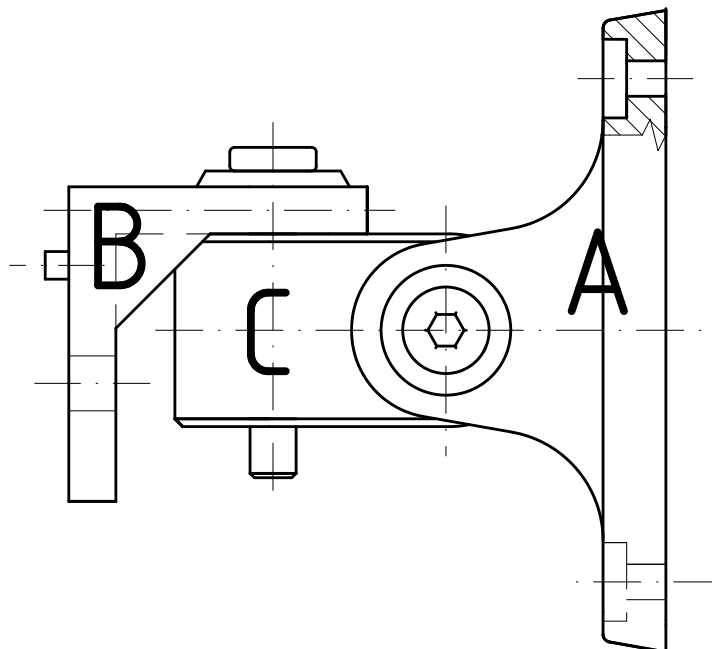

MS30-130/T BLACK-EN54

Mounting Instruction

1. Mounting on the wall is done using the three parts of the enclosed swivel bracket. One for the wall (A), one for the speaker (B) and one connecting piece (C).
2. Screw the mounting part (A) of the swivel bracket to the wall.
3. Screw the second mounting part (B) to the speaker.
4. Then join the two parts together via the connecting part and fasten with the enclosed screws (C).
5. Connect the loudspeaker cable to the screw terminal. To do this, remove the strain relief from the enclosed touch guard.
6. Place the terminal in the touch guard and lead the cable through the cable passage.
7. Screw the strain relief back on. Close the touch guard.
8. Plug the clamp onto the mating plug on the back of the speaker.

EN54-24:2008
Ref. Nr.:011-13
ID-Code:SAA-LS11
1438-CPR-0998

MS 30-130/T BLACK-EN54

CE-Symbol according to 93/68EWG
Measurements according to DIN IEC 268-5
RoHS compliant (2011/65/EU)
CPR compliance according 305/2011/EU