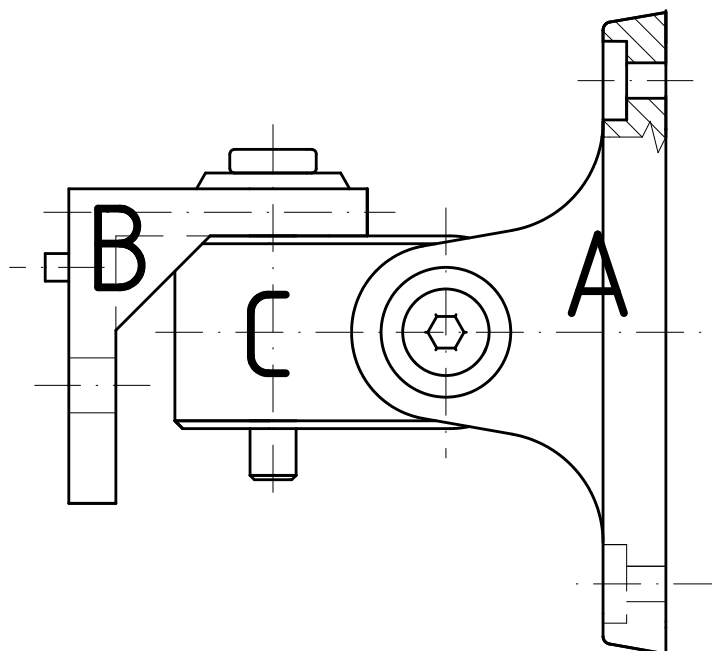

MS30-130/T WHITE-EN54

Mounting Instruction

1. Mounting on the wall is done using the three parts of the enclosed swivel bracket. One for the wall (A), one for the speaker (B) and one connecting piece (C).
2. Screw the mounting part (A) of the swivel bracket to the wall.
3. Screw the second mounting part (B) to the speaker.
4. Then join the two parts together via the connecting part and fasten with the enclosed screws (C).
5. Connect the loudspeaker cable to the screw terminal. To do this, remove the strain relief from the enclosed touch guard.
6. Place the terminal in the touch guard and lead the cable through the cable passage.
7. Screw the strain relief back on. Close the touch guard.
8. Plug the clamp onto the mating plug on the back of the speaker.

EN54-24:2008
Ref. Nr.:011-13
ID-Code:SAA-LS11
1438-CPR-0998

MS30-130/T WHITE-EN54

CE-Symbol according to 93/68EWG
Measurements according to DIN IEC 268-5
RoHS compliant (2011/65/EU)
CPR compliance according 305/2011/EU