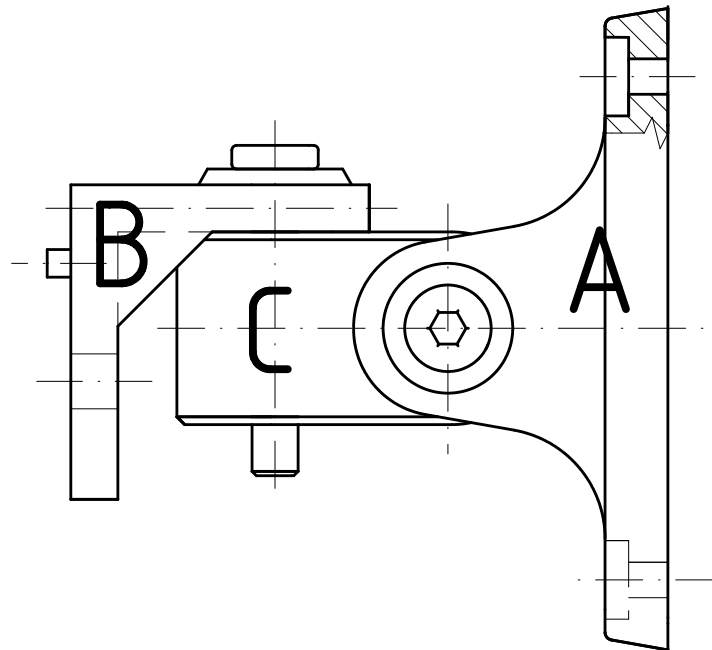

MS 50-165/T BLACK-EN54

Mounting Instruction

1. Mounting on the wall is done using the three parts of the enclosed swivel bracket. One for the wall (A), one for the speaker (B) and one connecting piece (C).
2. Screw the mounting part (A) of the swivel bracket to the wall.
3. Screw the second mounting part (B) to the speaker.
4. Then join the two parts together via the connecting part and fasten with the enclosed screws (C).
5. Connect the loudspeaker cable to the screw terminal. To do this, remove the strain relief from the enclosed touch guard.
6. Place the terminal in the touch guard and lead the cable through the cable passage.
7. Screw the strain relief back on. Close the touch guard.
8. Plug the clamp onto the mating plug on the back of the speaker.

EN54-24:2008
Ref. Nr.:011-13
ID-Code:SAA-LS11
1438-CPR-0998

MS 50-165/T BLACK-EN54

CE-Symbol according to 93/68EWG
Measurements according to DIN IEC 268-5
RoHS compliant (2011/65/EU)
CPR compliance according 305/2011/EU